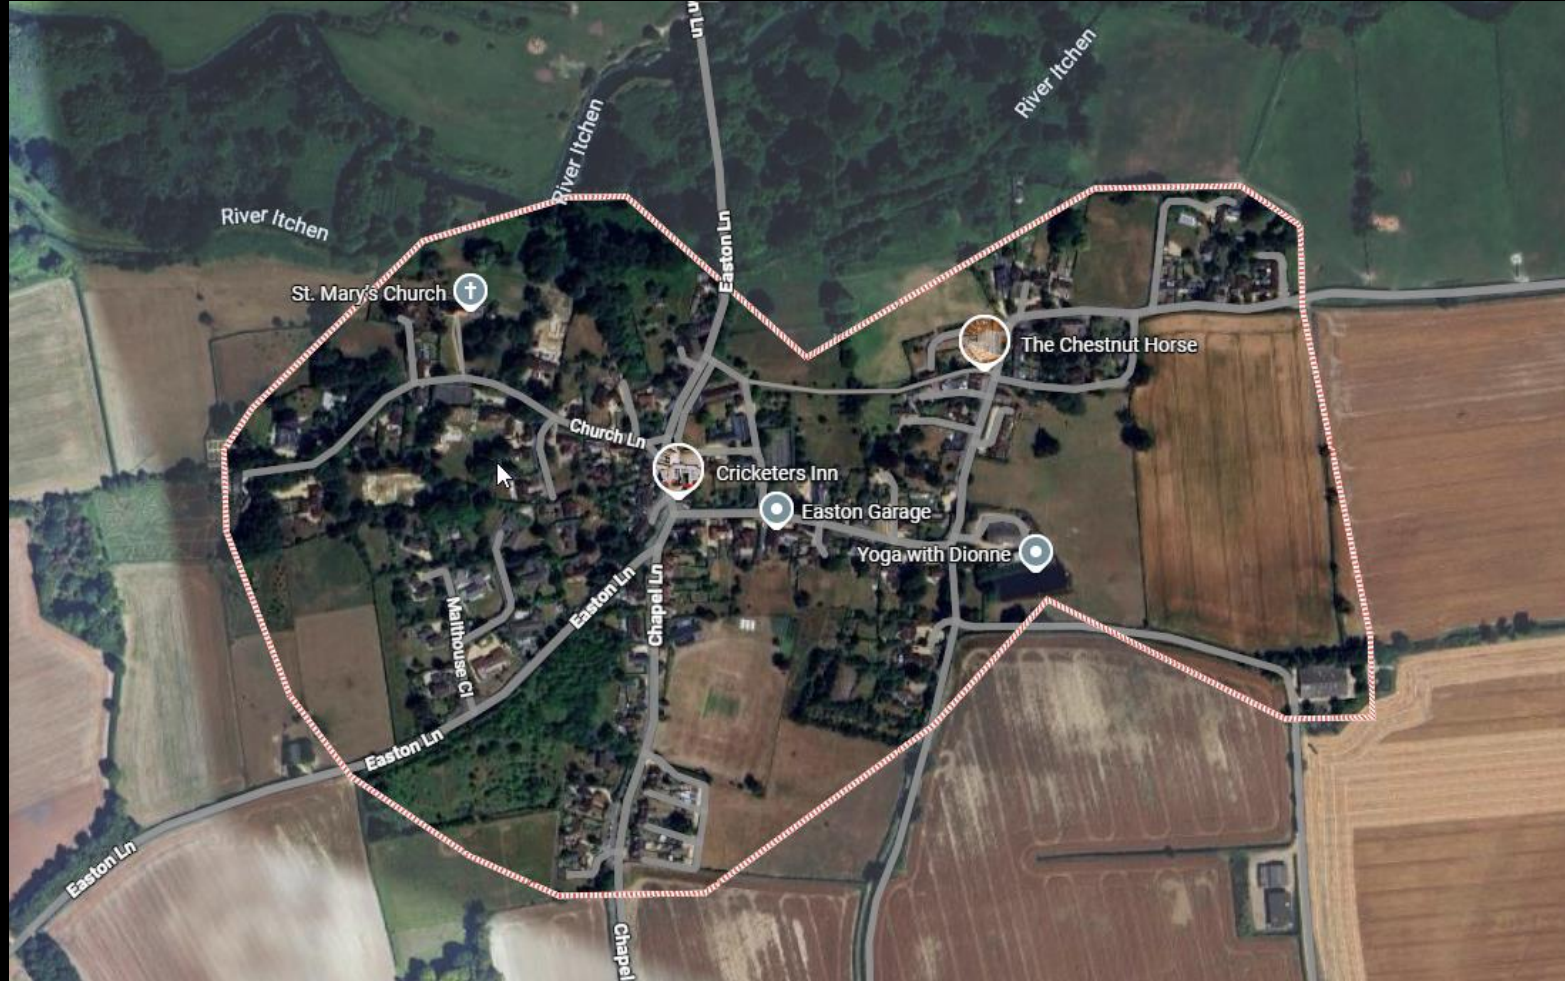

September 2025 Village – Easton, near Winchester