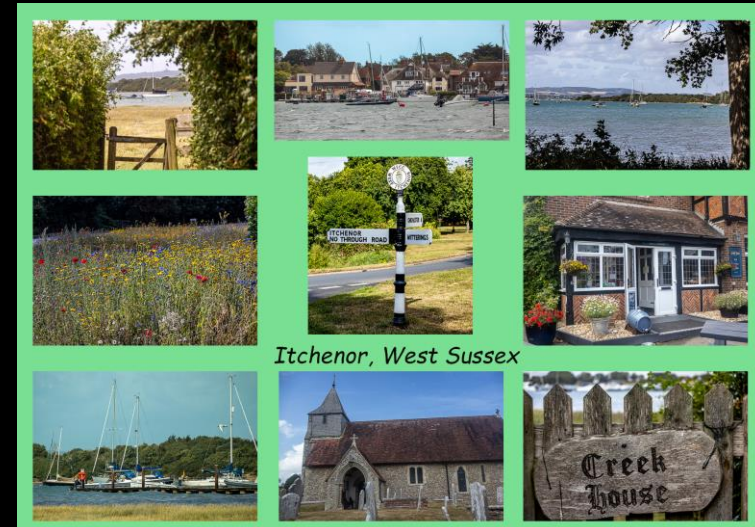

# May 2025 – Distinguished Gentleman's Ride, Chichester

Denmead

Denmead, Hampshire

Denmead

Denmead

# July 2025 Village – West Itchenor

*Itchenor  
July 2025*

**Itchenor**

**Itchenor Harbour**

*West Itchenor*

**Itchenor**

**Itchenor  
Welcomes  
You**

THE VILLAGE OF WEST ICHENOR

WEST ICHENOR

Around Ichenor Harbour