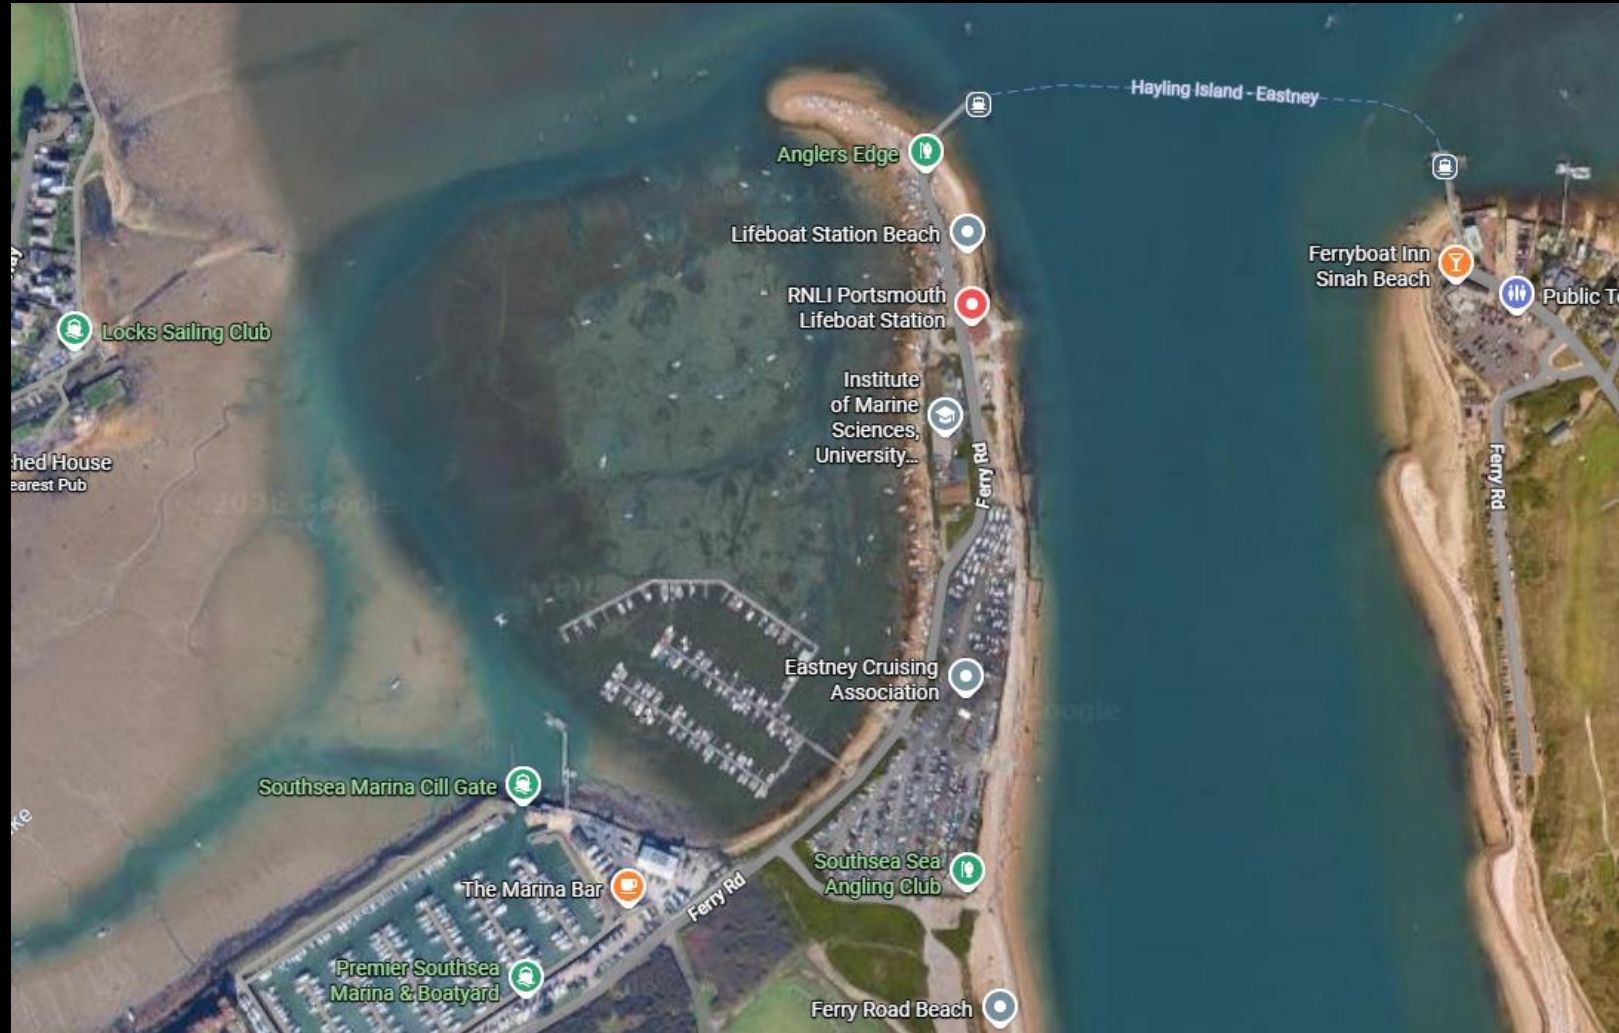

# July 2025 Village – West Itchenor

*Itchenor  
July 2025*

**Itchenor**

**Itchenor Harbour**

*West Itchenor*

**Itchenor**

**Itchenor  
Welcomes  
You**

THE VILLAGE OF WEST ICHENOR

WEST ICHENOR

Around Ichenor Harbour

## RNLI Lifeboat Station, Eastney