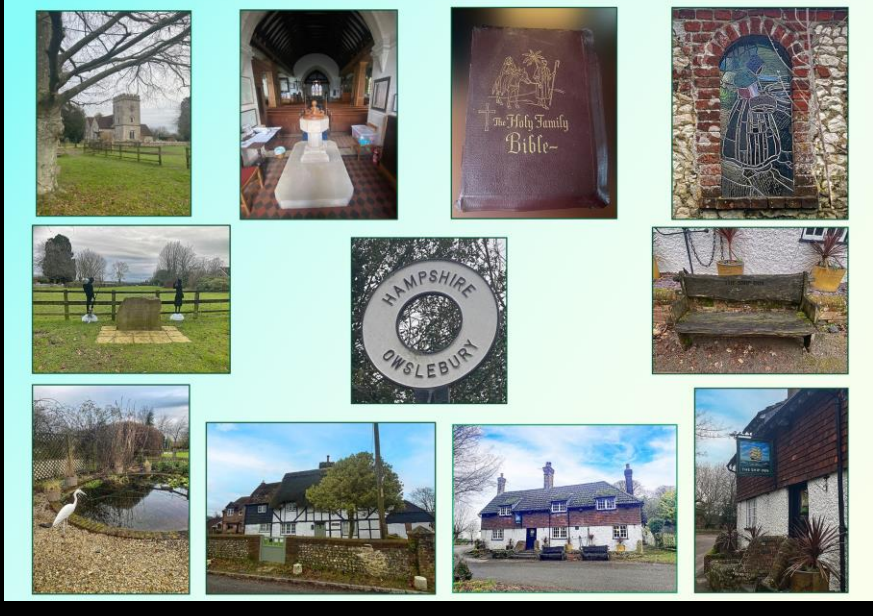

# February 2026 – Warnford Park Snowdrops