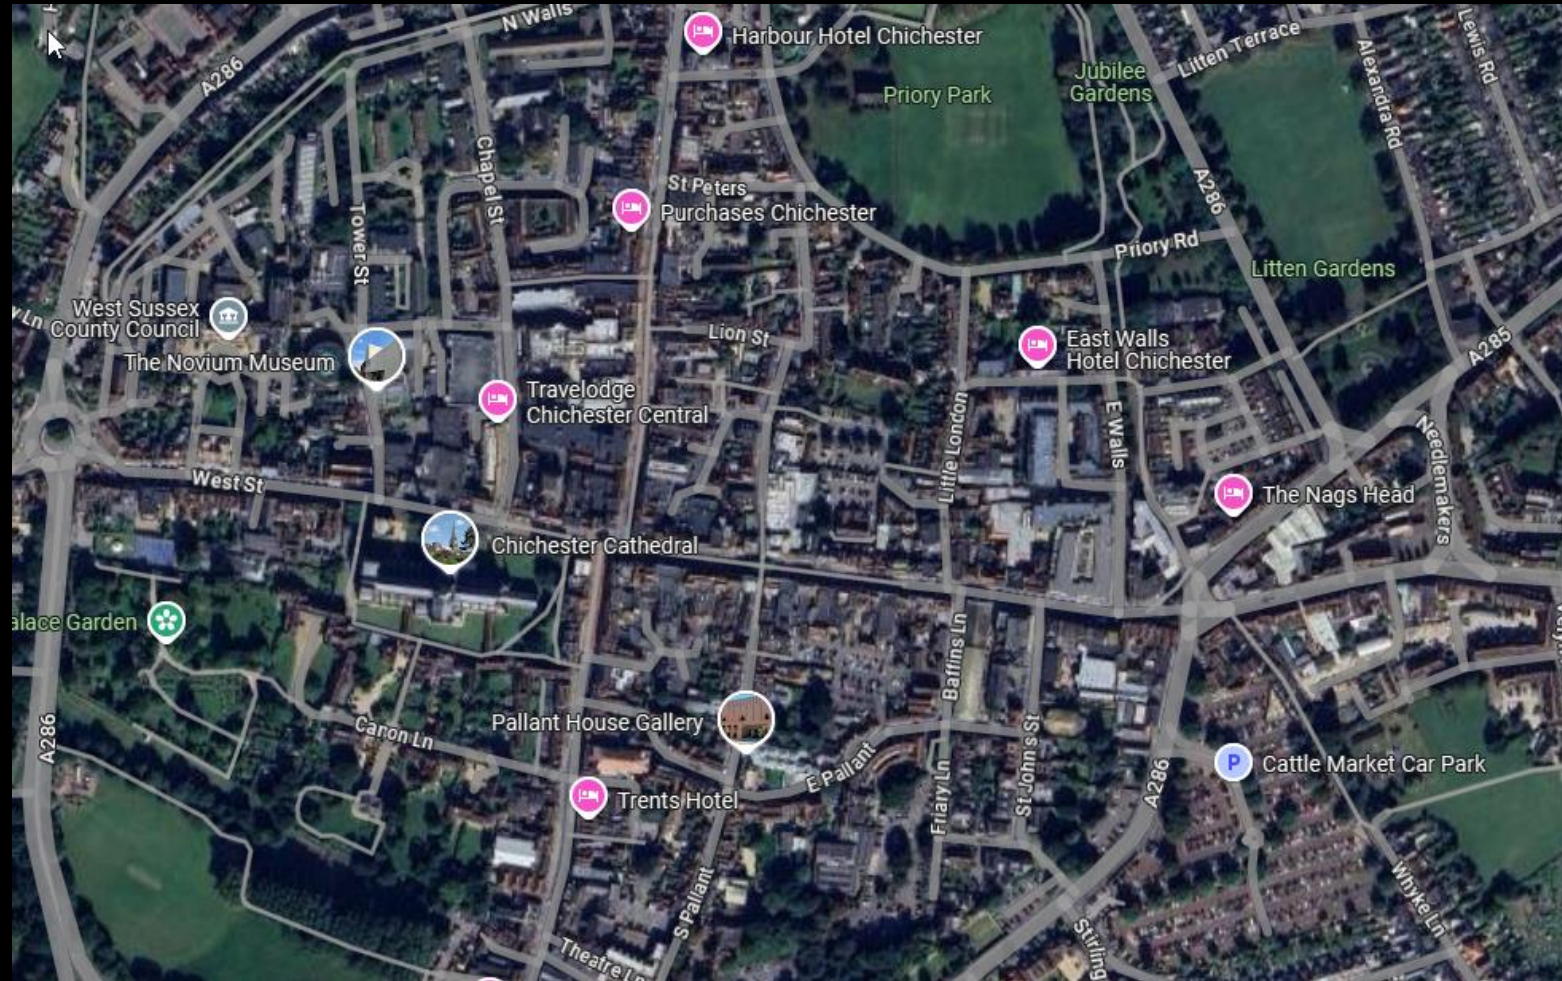

# April 2024 – Micheldever Bluebells

# May 2025 – Distinguished Gentleman's Ride, Chichester

Denmead

Denmead, Hampshire

Denmead

Denmead

WEST ICHENOR

Around Ichenor Harbour